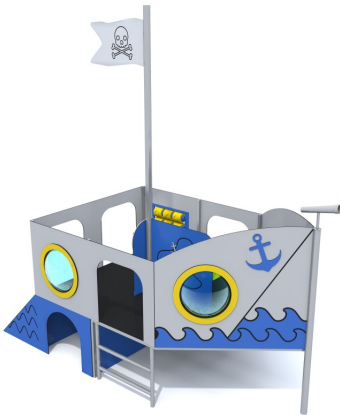

SHIP 2

Code: CT-TR-17-H

Physical

Social-emotional

Creative

Sliding down

Sitting

Climbing

Socialisation

Role-playing

Thinking

Manipulation

Description

The playground set looking like a ship. The structure is made of galvanized, powder-coated steel, resistant to weather conditions and intensive use. The structural walls of the device are made of HPL board, and additional decorative elements are made of HDPE. The platform is made of HPL board with a non-slip texture, which ensures safe use.

Device includes

- HPL side walls in the shape of ship,
- 1 seat,
- 2 platforms with a non-slip texture at a height of 0,60 m and 0,80 m
- 1 slide with a stainless steel surface and sides finished with HDPE,
- 1 climbing wall,
- 2 ladders with two rungs,
- 1 telescope,
- 1 steering wheel,
- 1 fire pipe,
- 1 movable element in the shape of sailboat,