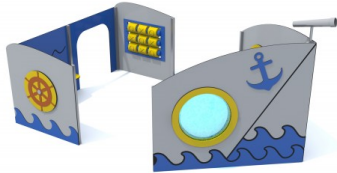

SHIP 1

Code: CT-TR-16-H

Physical

Social-
emotional

Creative

Sitting

Socialisation

Role-playing

Thinking

Manipulation

Description

The playground set looking like a small ship. The structure is made of galvanized, powder-coated steel, resistant to weather conditions and intensive use. The structural walls of the device are made of HPL board, and additional decorative elements are made of HDPE. The platform is made of HPL board with a non-slip texture, which ensures safe use.

Device includes

- HPL side walls in the shape of ship,
- 1 seat,
- 1 platform with a non-slip texture at a height of 0,20 m,
- 1 telescope,
- 1 decorative element imitating steering wheel,
- 1 decorative element in the shape of lifebuoy,
- 2 decorative elements in the shape of anchor,
- 1 element imitating treasure chest,
- 1 movable element in the shape of sailboat,
- 1 movable element in the shape of anchor,
- 2 portholes with convex glass,
- decorative elements on the side walls imitating sea waves,
- 1 set of moving parts for the game tick-tack-toe.

Technical data:

- Dimensions of device (LxWxH): 2,45 x 1,50 x 1,25 m
- Dimensions of safety zone: 5,45 x 4,50 m
- Free fall height: 0,20m

Material Characteristic:

- The structure is made of powder coated galvanized steel,
- Side walls made of 6 mm thick HPL board,
- The platform is made of HPL plate with a none slip texture,
- Additional elements, such as anchors, steering wheel, treasure chest, lifebuoy made of 12 mm thick HDPE board.