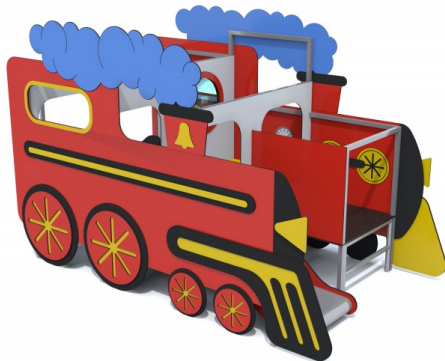

LOCOMOTIVE 3

Code: CT-TR-12-H

Physical

Social-emotional

Creative

Sliding down

Sitting

Hanging

Climbing

Socialisation

Role-playing

Riding

Manipulation

Shelter

Description

Playground set with two slides looking like a big locomotive. The structure is made of galvanized and powder painted steel, resistant to weather conditions and intensive use. The structural walls of the device are made of HPL board, while additional decorative elements are made of HDPE. As well the floor is made of HPL plate with a none slip texture, which ensures safety of use.

Playground device consists of

- side walls made of HPL board,
- 2x platform with anti-slip floor
- 2x slide
- 1x fireman's pipe
- 2x entrance ladder
- 2x window
- 1x rounded window inside the locomotive
- additional decorative elements on side walls

Product details

- Dimensions (LxWxH): 3,61 x 1,56 x 1,85 m
- Safety area: 7,42 x 4,56 m
- Free fall height: 0,60 m

Materials

- Structure made of steel with the main profile: 40 x 40 x 2,0 mm and additional profiles: 30 x 18 x 2 mm, 30 x 20 x 2 mm, 20 x 20 x 2 mm, 15 x 15 x 2 mm,
- Side walls made of HPL 6 mm and 8 mm thick,
- Platforms are made of HPL plate with a none slip texture,
- Additional elements like slide walls, headlights, bumpers, wheels made of HDPE board with a thickness of 12 mm and 15 mm.
- Slide made of 1,5 mm thick stainless steel, sides made of HDPE
- Rungs of ladders made of steel