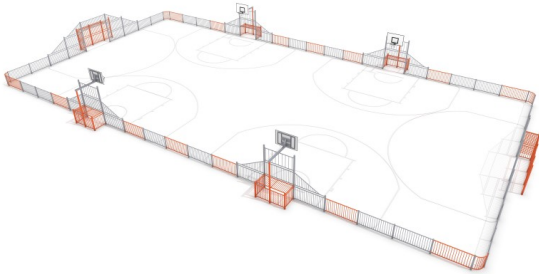

ARENA 6a (39x20m)

Code: BO-AR-006a

Physical

Social-emotional

Cognitive

Running

Socialisation

Thinking

Game with rules

Cardio

Description

Sports Arena (Muga System), consisting of two football goals, four floorball goals and four baskets. Modules to embed into the ground.

The photo picture displays example products frequently modified to meet the requirements of particular projects. The device contains the following modules: AR-1,AR-2, AR-3,AR-4,AR-5,AR-6,AR-7,AR-8,AR-9,A-11.

All images are for illustration purpose only and may vary from the actual product.

Playground device consists of

- 2x football goals (3,00 x 2,00 m)
- 4x floorball goals (2,00 x 1,00 m)
- 4x baskets

Product details

- Internal dimension: 39,00 x 20,00 m
- External dimension: 41,26 x 22,09 m
- A certificate confirming compatibility with norm EN 15312

- Differences in dimensions no more than +/- 5% are acceptable.

Materials