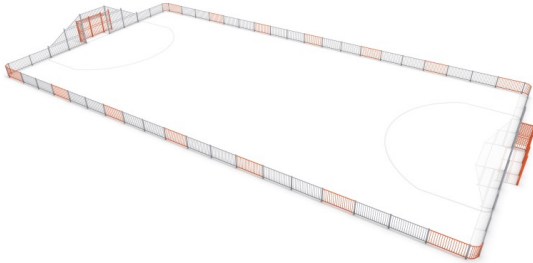

ARENA 6 (39x20m)

Code: BO-AR-006

Physical

Social-emotional

Cognitive

Running

Socialisation

Thinking

Game with rules

Cardio

Description

Sports Arena (Muga System), consisting of two football goals. Modules to embed into the ground.

The photo picture displays example products frequently modified to meet the requirements of particular projects. The device contains the following modules: AR-2,AR-5, AR-6,AR-7,AR-8,AR-11.

All images are for illustration purpose only and may vary from the actual product.

Playground device consists of

- 2x football goals (3,00 x 2,00 m)

Product details

- Internal dimension: 39,00 x 20,00 m
- External dimension: 41,26 x 20,09 m
- A certificate confirming compatibility with norm EN 15312
- Differences in dimensions no more than +/- 5% are acceptable.