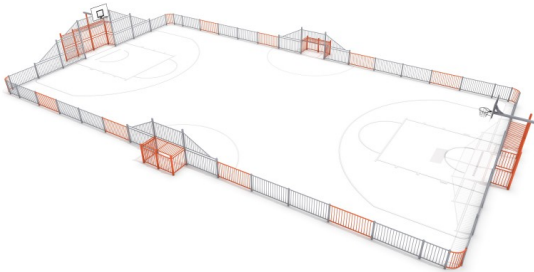

ARENA 5 (29x16m)

Code: BO-AR-005

Physical

Social-emotional

Cognitive

Running

Socialisation

Thinking

Game with rules

Cardio

Description

Sports Arena (Muga System), consisting of two football goals, two floorball goals and two baskets. Modules to embed into the ground.

The photo picture displays example products frequently modified to meet the requirements of particular projects. The device contains the following modules: AR-1,AR-2, AR-3,AR-4,AR-6,AR-7,AR-8,AR-9,AR-11.

All images are for illustration purpose only and may vary from the actual product.

Playground device consists of

- 2x football goals (3,00 x 2,00 m)
- 2x floorball goals (2,00 x 1,00 m)
- 2x baskets

Product details

- Internal dimension: 29,00 x 16,00 m
- Extrenal dimension: 31,26 x 18,06 m
- A certificate confirming compatibility with norm EN 15312

- Differences in dimensions no more than $\pm 5\%$ are acceptable.