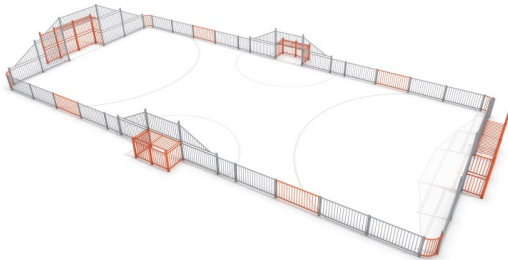

ARENA 4a (25x12m)

Code: BO-AR-004a

Physical

Social-emotional

Cognitive

Running

Socialisation

Thinking

Game with rules

Cardio

Description

Sports Arena (Muga System), consisting of two football goals and two floorball goals. Modules to embed into the ground.

The photo picture displays example products frequently modified to meet the requirements of particular projects. The device contains the following modules: AR-1,AR-2, AR-4,AR-6,AR-7,AR-8,AR-9,AR-11.

All images are for illustration purpose only and may vary from the actual product.

Playground device consists of

- 2x football goals (3,00 x 2,00 m)
- 2x floorball goals (2,00 x 1,00 m)

Product details

- Internal dimension: 25,00 x 12,00 m
- Extrenal dimension: 27,26 x 14,06 m
- A certificate confirming compatibility with norm EN 15312
- Differences in dimensions no more than +/- 5% are acceptable.

Materials

- The construction made of powder painted galvanized steel.