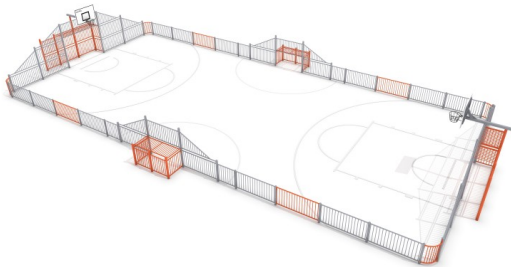

ARENA 4 (25x12m)

Code: BO-AR-004

Physical

Social-emotional

Cognitive

Running

Socialisation

Thinking

Game with rules

Cardio

Description

Sports Arena (Muga System), consisting of two football goals, two floorball goals and two baskets. Modules to embed into the ground.

The photo picture displays example products frequently modified to meet the requirements of particular projects. The device contains the following modules: AR-1,AR-2, AR-3,AR-4,AR-6,AR-7,AR-8,AR-9,AR-11.

All images are for illustration purpose only and may vary from the actual product.

Playground device consists of

- 2x football goals (3,00 x 2,00 m)
- 2x floorball goals (2,00 x 1,00 m)
- 2x baskets

Product details

- Internal dimension: 25,0 x 12,0 m
- Extrenal dimension: 27,26 x 14,06 m
- A certificate confirming compatibility with norm EN 15312

- Differences in dimensions no more than +/- 5% are acceptable.

Materials