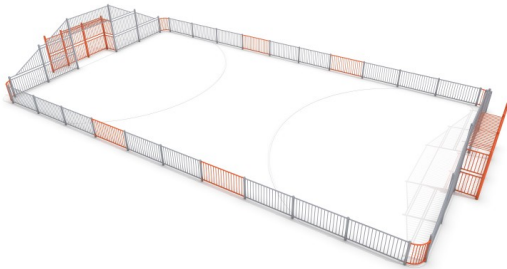

ARENA 3a (21x12m)

Code: BO-AR-003a

Physical

Social-emotional

Cognitive

Running

Socialisation

Thinking

Game with rules

Cardio

Description

Sports Arena (Muga System), consisting of two football goals. Modules to embed into the ground.

The photo picture displays example products frequently modified to meet the requirements of particular projects. The device contains the following modules: AR-2,AR-5, AR-6,AR-7,AR-8,AR-11.

All images are for illustration purpose only and may vary from the actual product.

Playground device consists of

- 2x football goals (3,00 x 2,00 m)

Product details

- Internal dimension: 21,0 x 12,0 m
- External dimension: 23,26 x 12,06 m
- A certificate confirming compatibility with norm EN 15312
- Differences in dimensions no more than +/- 5% are acceptable.

Materials

- The construction made of powder painted galvanized steel.