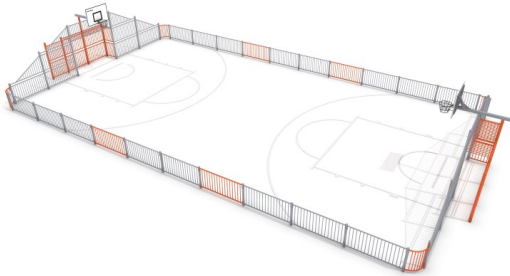

ARENA 3 (21x12m)

Code: BO-AR-003

Physical

Social-emotional

Cognitive

Running

Socialisation

Thinking

Game with rules

Cardio

Description

Sports Arena (Muga System), consisting of two football goals and two baskets. Modules to embed into the ground.

The photo picture displays example products frequently modified to meet the requirements of particular projects. The device contains the following modules: AR-2,AR-3, AR-5,AR-6,AR-7,AR-8,AR-11.

All images are for illustration purpose only and may vary from the actual product.

Playground device consists of

- 2x football goals (3,00 x 2,00 m)
- 2x baskets

Product details

- Internal dimension: 21,0 x 12,0 m
- External dimension: 23,26 x 12,06 m
- A certificate confirming compatibility with norm EN 15312
- Differences in dimensions no more than +/- 5% are acceptable.