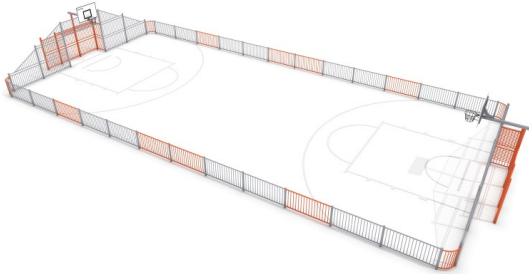

ARENA 2 (25x12m)

Code: BO-AR-002

Physical

Social-emotional

Cognitive

Running

Socialisation

Thinking

Game with rules

Cardio

Description

Sports Arena (Muga System), consisting of two football goals and two baskets. Modules to embed into the ground.

The photo picture displays example products frequently modified to meet the requirements of particular projects. The device contains the following modules: AR-2,AR-3, AR-5,AR-6,AR-7,AR-8,AR-11.

All images are for illustration purpose only and may vary from the actual product.

Playground device consists of

- 2x football goals (3,00 x 2,00 m)
- 2x baskets

Product details

- Internal dimensions: 25,00 x 12,00 m
- External dimensions: 27,26 x 12,09 m
- A certificate confirming compatibility with norm EN 15312
- Differences in dimensions no more than +/- 5% are acceptable.