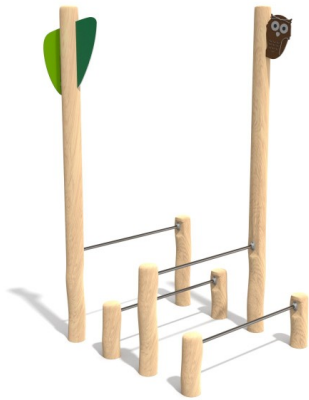

Robinia 20

Code: 02-ROB-708

Physical

Social-emotional

Cognitive

Hanging

Climbing

Socialisation

Balancing

Getting across

Stretching

Description

The playground set made from the highest quality ROBINIA wood, which combines a natural ecological appearance with exceptional durability. The set consists of two taller wooden posts, one decorated with a leaf and the other with an owl figure. Between them, there are steel rods at various levels that create a climbing structure. Beneath the rods, there are shorter wooden posts that also support the rods, adding elements for jumping or balancing. This construction allows children to practice balance, agility, and develop physical fitness through climbing and balancing at different heights. The materials used—solid wood and stainless steel—ensure durability and resistance to weather conditions. The set fits perfectly into a playground with a natural aesthetic while offering functionality and safety.

Playground device consists of

- 8 x posts
- 4 x steel bars
- Decorative elements with forest motifs (leaves and an owl)

Product details

- Dimensions: (LxWxH): 2,20 x 1,85 x 3,60 m
- Safety area: (LxW): 5,20 x 4,85 m
- Freefall height: 1,00 m
- Age group: 3-12
- Number of users: 4 people
- A certificate confirming compatibility with norm EN 1176
- Differences in dimensions no more than +/- 5% are acceptable

Materials

- Structure made of ROBINIA wood, beams approximately 16 cm thick
- Connecting elements made of stainless steel
- Bars made of stainless steel
- Decorative elements made of colorful 15 mm thick HDPE sheet