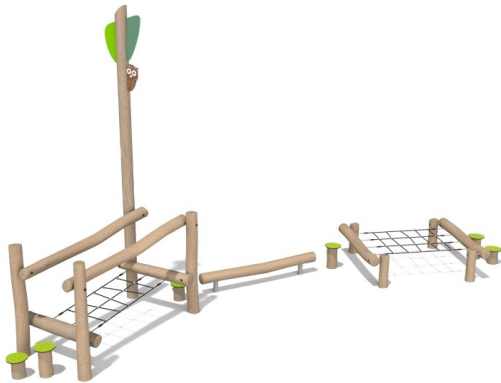

Robinia 17

Code: 02-ROB-705

Physical

Social-emotional

Cognitive

Climbing

Socialisation

Balancing

Description

The playground set made from the highest quality ROBINIA wood, which combines a natural ecological appearance with exceptional durability. The device consists of wooden elements (vertical and horizontal beams), rope nets, and climbing and balancing mushrooms. The structure and handrails are made of ROBINIA wood, which is resistant to harsh weather conditions. The set features attractive decorations with forest motifs (leaves and an owl).

Playground device consists of

- 8 wooden posts
- 4 cross beams
- 2 wooden handrails
- 6 "mushrooms"
- Decorative elements with forest motifs (leaves and owl)

Product details

- Dimensions: (LxWxH): 2,75 x 9,60 x 4,80 m
- Safety area: (LxW): 5,75 x 12,60 m
- Freefall height: 0,80 m
- Age group: 3-12
- Number of users: 20 people