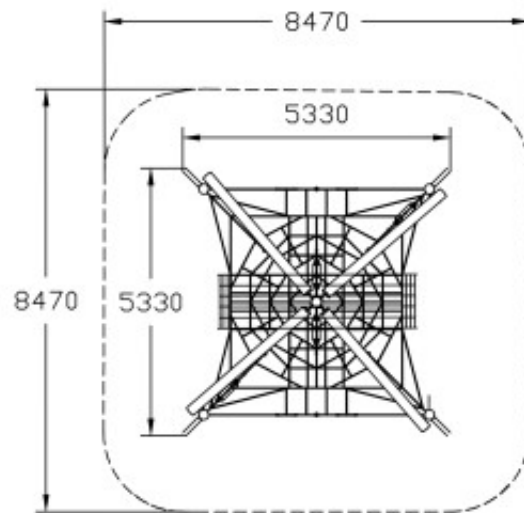

Playground device consists of

- 5 structural posts
- 1 rope net
- 4 steel supports
- Decorative elements with forest motifs (leaves and owl)

Product details

- Dimensions: (LxWxH): 5,33 x 5,33 x 4,80 m
- Safety area: (LxW): 8,47 x 8,47 m
- Freefall height: 1,70 m
- Age group: 3-12
- Number of users: 25 people
- A certificate confirming compatibility with norm EN 1176

- Differences in dimensions no more than +/- 5% are acceptable

Materials

- Structure and platforms made of ROBINIA wood, beams approximately 16 cm thick
- Platforms made of ROBINIA wood
- Slide and rods made of stainless steel
- Connecting elements made of stainless steel
- 6-strand ropes with an internal steel core
- Decorative elements made of colorful 15 mm thick HDPE sheet

All images are for illustration purpose only and may vary from the actual product.

SCALE
1:100