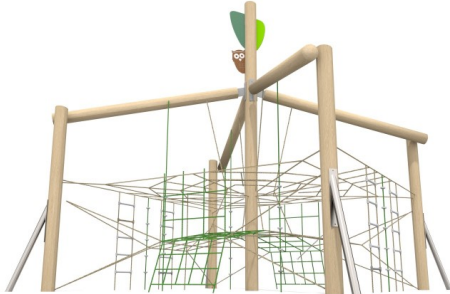

Robinia 16

Code: 02-ROB-1102

Physical

Social-emotional

Cognitive

Climbing

Socialisation

Balancing

Strenght

Description

The playground set made from the highest quality ROBINIA wood, which combines a natural ecological appearance with exceptional durability. The set includes a rope net that forms a spatial structure for climbing. The dense network of ropes and ladders allows children to develop motor skills, balance, and strength. The structure is made of ROBINIA wood, which is resistant to harsh weather conditions. The set features attractive decorations with forest motifs (leaves and an owl).

Playground device consists of

- 5 structural posts
- 1 rope net
- 4 steel supports
- Decorative elements with forest motifs (leaves and owl)

Product details

- Dimensions: (LxWxH): 5,33 x 5,33 x 4,80 m
- Safety area: (LxW): 8,47 x 8,47 m
- Freefall height: 1,70 m
- Age group: 3-12
- Number of users: 25 people
- A certificate confirming compatibility with norm EN 1176

- Differences in dimensions no more than +/- 5% are acceptable

Materials

- Structure and platforms made of ROBINIA wood, beams approximately 16 cm thick
- Platforms made of ROBINIA wood
- Slide and rods made of stainless steel
- Connecting elements made of stainless steel
- 6-strand ropes with an internal steel core
- Decorative elements made of colorful 15 mm thick HDPE sheet