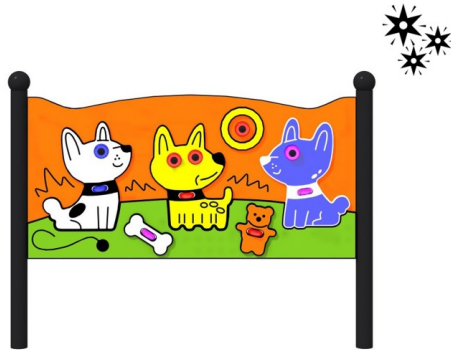

DOGS LUMO

Code: 01-TA-821-LP

Physical

Social-emotional

Cognitive

Creative

accessibility

Integration

Interaction

Socialisation

Thinking

Manipulation

Lighting

Description

A large glowing sensory board designed for creative play, adapted for use by children in wheelchairs. The main theme features three playful dogs (from left to right: gray, yellow, and blue) along with an orange teddy bear. The board includes rotating wheels that emit colorful lights when set in motion, making playtime even more engaging and fun. Additionally, the board has grooves that imitate vegetation, adding to the sensory experience. The construction is made from black, galvanized, and powder-coated steel for durability and safety. The board is constructed from HDPE material, and the tubes are finished with decorative spherical elements.

* Available posts colors [RAL]: 7016; 9006.

Playground device consists of

- 2 x posts
- 1 x board featuring the theme of three dogs and a teddy bear
- 10 x rotating wheels emitting colorful lights

Product details

Materials

- The structure is made of black steel, galvanized, and powder-coated.
- Main structural profile dimension: Ø76.1x2 mm.
- The board is made of 15 mm HDPE material.
- Available posts colors [RAL]: 7016; 9006.
- Board color: orange.
- Wheel colors: 5 red, 2 blue, 3 multicolor (red, blue, green).