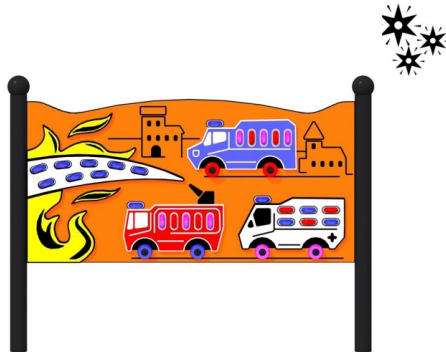

# CARS 3 LUMO

Code: 01-TA-817-LP

Physical

Social-emotional

Cognitive

Creative

accessibility

Integration

## Description

A large glowing sensory board designed for creative play, adapted for use by children in wheelchairs. The main theme revolves around an emergency response scenario. On the orange background, there are flames suggesting a fire, along with a stream of water. The rotating wheels represent the wheels of a Fire Truck, Ambulance, and Police Car, and they are part of the water stream. When set in motion, these wheels emit colorful lights, making the play experience more engaging and exciting. The track for the vehicles is surrounded by grooves that imitate buildings, enhancing the immersive environment. The construction is made of black, galvanized, and powder-coated steel for durability and safety. The board is made from HDPE material, and the tubes are finished with decorative spherical elements.

## Playground device consists of

- 2 x posts
- 1 x board featuring three vehicles (Fire Truck, Police Car, Ambulance)
- 33 x rotating wheels emitting colorful lights