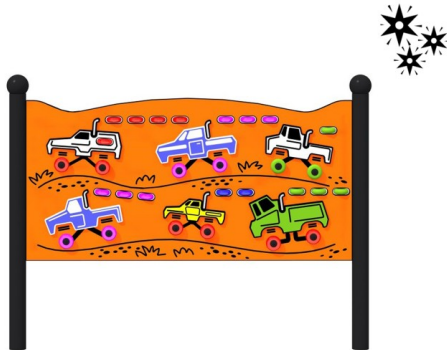

# CARS 2 LUMO

Code: 01-TA-816-LP

Physical

Social-emotional

Cognitive

Creative

accessibility

Integration

## Description

A large glowing sensory board designed for creative play, adapted for use by children in wheelchairs. The main theme features off-road car struggles in a rugged terrain. The rotating wheels represent the cars' wheels and exhaust smoke, and when set in motion, they emit colorful lights, enhancing the fun of playtime. The track for the cars is surrounded by grooves that imitate vegetation, adding to the immersive experience. The construction is made of black, galvanized, and powder-coated steel, ensuring durability and safety. The board is crafted from HDPE material, and the tubes are finished with decorative, spherical elements.

## Playground device consists of

- 2 x posts
- 1 x board featuring six off-road cars
- 28 x rotating wheels emitting colorful lights

## Materials

- The structure is made of black steel, galvanized, and powder-coated.
- Main structural profile dimension: Ø76.1x2 mm.
- The board is made of 15 mm HDPE material.
- Available posts colors [RAL]: 7016; 9006.
- Board color: orange.
- Wheel colors: 11 red, 2 blue, 6 green, 10 multicolor (red, blue, green).