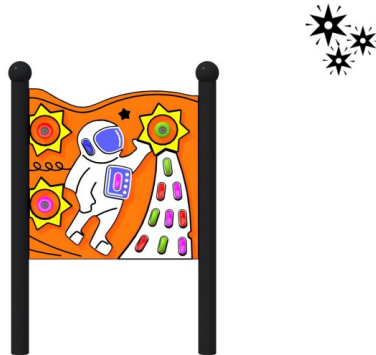

ASTRONAUT LUMO

Code: 01-TA-815-LP

Physical

Social-emotional

Cognitive

Creative

accessibility

Integration

Interaction

Socialisation

Thinking

Manipulation

Lighting

Description

A glowing sensory board designed for creative play, adapted for use by children in wheelchairs. The main theme of the board features an astronaut surrounded by stars, which stimulates imagination and encourages interaction. The board is equipped with rotating wheels that, when set in motion, emit colorful lights, making playtime even more enjoyable. The construction is made of black, galvanized, and powder-coated steel, ensuring durability. The board is made from durable HDPE material, and the tubes are finished with decorative, spherical elements.

* Available posts colors [RAL]: 7016; 9006.

Playground device consists of

- 2 x posts
- 1 x board with the astronaut theme
- 14 x rotating wheels emitting colorful lights

Product details

- Dimensions (LxWxH): 0,9 x 0,1 x 1,25 m
- Safety area (LxW): 3,9 x 3,1 m
- Age group: 2+
- Number of users: 2 people
- A certificate confirming compatibility with norm EN 1176
- Dimensional differences of no more than +/- 5% are allowed.

Materials

- The structure is made of black steel, galvanized, and powder-coated.
- Main structural profile dimension: Ø76.1x2 mm.
- The board is made of 15 mm HDPE material.
- Available posts colors [RAL]: 7016; 9006.
- Board color: orange.
- **Wheel colors:** 4 red, 1 blue, 42 green, 5 multicolor (red, blue, green).