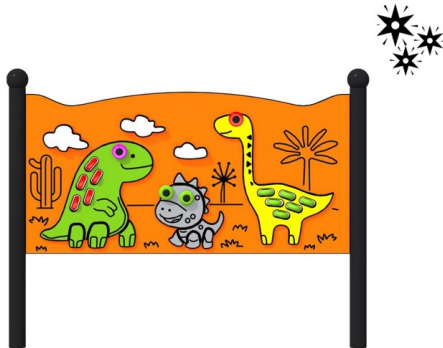

DINO LUMO

Code: 01-TA-806-LP

Physical

Social-emotional

Cognitive

Creative

accessibility

Integration

Interaction

Socialisation

Thinking

Manipulation

Lighting

Description

A large glowing sensory board designed for creative play, adapted for use by children in wheelchairs. The main theme features three dinosaurs in color (from left to right): green, gray, and yellow. The board includes rotating wheels that emit colorful light when set in motion, making the play experience more engaging. The board also has grooves that imitate vegetation and clouds. The structure is made of black steel, powder-coated for durability. The board itself is made from HDPE plastic. The pipes are finished with decorative spherical elements.

* Available posts colors [RAL]: 7016; 9006.

Playground device consists of

- 2 x posts
- 1 x board with a theme of three dinosaurs
- 15 x rotating wheels emitting colorful light

Product details

- Dimensions (LxWxH): 0,9 x 0,1 x 1,25 m
- Safety area (LxW): 4,65 x 3,1 m
- Age group: 2+
- Number of users: 4 people
- A certificate confirming compatibility with norm EN 1176
- Dimensional differences of no more than +/- 5% are allowed.

Materials

- The structure is made of black steel, galvanized, and powder-coated.
- Main structural profile dimension: Ø76.1x2 mm.
- The board is made of 15 mm HDPE material.
- Available posts colors [RAL]: 7016; 9006.
- Board color: orange.
- Wheel colors: 6 x red, 8 x green, 1 x multicolor (red, blue, green).