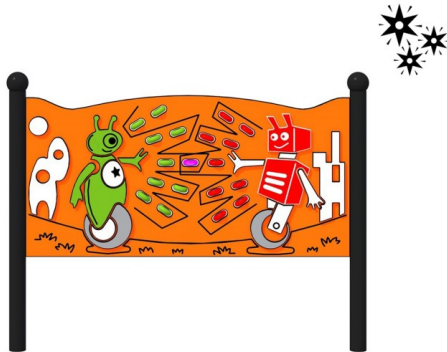

ROBOTS 1 LUMO

Code: 01-TA-804-LP

Physical

Social-emotional

Cognitive

Creative

accessibility

Integration

Interaction

Socialisation

Thinking

Manipulation

Lighting

Description

A large glowing sensory board designed for creative play, adapted for use by children in wheelchairs. The main theme features two battling robots shooting beams, which are made up of rotating wheels. These wheels emit colorful light when set in motion, making the play experience more engaging. On the left side of the board, there is a space rocket, while on the right side, there is a robot's house. At the bottom of the board, there are grooves imitating vegetation. The structure is made of black steel, powder-coated for durability. The board itself is made from HDPE plastic. The pipes are finished with decorative spherical elements.

* Available posts colors [RAL]: 7016; 9006.

Playground device consists of

- 2 x posts
- 1 x board with a theme of two robots
- 19 x rotating wheels emitting colorful light

Product details

- Dimensions (LxWxH): 0,9 x 0,1 x 1,25 m
- Safety area (LxW): 4,65 x 3,1 m
- Age group: 2+
- Number of users: 4 people
- A certificate confirming compatibility with norm EN 1176
- Dimensional differences of no more than +/- 5% are allowed.

Materials

- The structure is made of black steel, galvanized, and powder-coated.
- Main structural profile dimension: Ø76.1x2 mm.
- The board is made of 15 mm HDPE material.
- Available posts colors [RAL]: 7016; 9006.
- Board color: orange.
- Wheel colors: 9 x red, 9 x green, 1 x multicolor (red, blue, green).