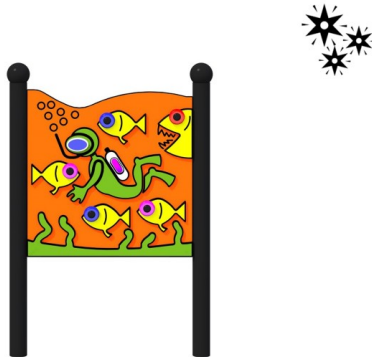

DIVER LUMO

Code: 01-TA-803-LP

Physical

Social-emotional

Cognitive

Creative

accessibility

Integration

Interaction

Socialisation

Thinking

Manipulation

Lighting

Description

A glowing sensory board designed for creative play, adapted for use by children in wheelchairs. The main theme of the board is a diver surrounded by fish. The board features rotating wheels that emit colorful light when set in motion, making play more engaging. The structure is made of black steel, powder-coated for durability. The board itself is made from HDPE plastic. The pipes are finished with decorative spherical elements.

* Available posts colors [RAL]: 7016; 9006.

Playground device consists of

- 2 x posts
- 1 x board with a diver and fish theme
- 6 x rotating wheels emitting colorful light

Product details

- Dimensions (LxWxH): 0,9 x 0,1 x 1,25 m
- Safety area (LxW): 3,9 x 3,1 m
- Age group: 2+
- Number of users: 2 people
- A certificate confirming compatibility with norm EN 1176
- Dimensional differences of no more than +/- 5% are allowed.

Materials

- The structure is made of black steel, galvanized, and powder-coated.
- Main structural profile dimension: Ø76.1x2 mm.
- The board is made of 15 mm HDPE material.
- Available posts colors [RAL]: 7016; 9006.
- Board color: orange.
- Wheel colors: 1 x red, 2 x blue, 3 x multicolor (red, blue, green).