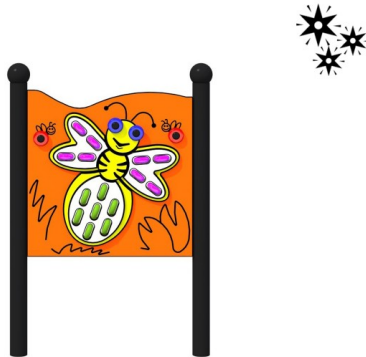

FIREFLY LUMO

Code: 01-TA-801-LP

Physical

Social-emotional

Cognitive

Creative

accessibility

Integration

Interaction

Socialisation

Thinking

Manipulation

Lighting

Description

A glowing sensory board designed for creative play, adapted for use by children in wheelchairs. The main theme of the board includes a large firefly and two small ones. At the bottom of the board, there are grooves imitating plants. The board features rotating wheels that emit colorful light when set in motion, making the play experience more engaging. The structure is made of black steel, powder-coated for durability. The board itself is made from HDPE plastic. The pipes are finished with decorative spherical elements.

* Available posts colors [RAL]: 7016; 9006.

Playground device consists of

- 2 x posts
- 1 x board with a firefly theme
- 19 x rotating wheels emitting colorful light

Product details

- Dimensions (LxWxH): 0,9 x 0,1 x 1,25 m
- Safety area (LxW): 3,9 x 3,1 m
- Age group: 2+
- Number of users: 2 people
- A certificate confirming compatibility with norm EN 1176
- Dimensional differences of no more than +/- 5% are allowed.

Materials

- The structure is made of black steel, galvanized, and powder-coated.
- Main structural profile dimension: Ø76.1x2 mm.
- The board is made of 15 mm HDPE material.
- Available posts colors [RAL]: 7016; 9006.
- Board color: orange.
- Wheel colors: 2 x red, 2 x blue, 7 x green, 8 x multicolor (red, blue, green).